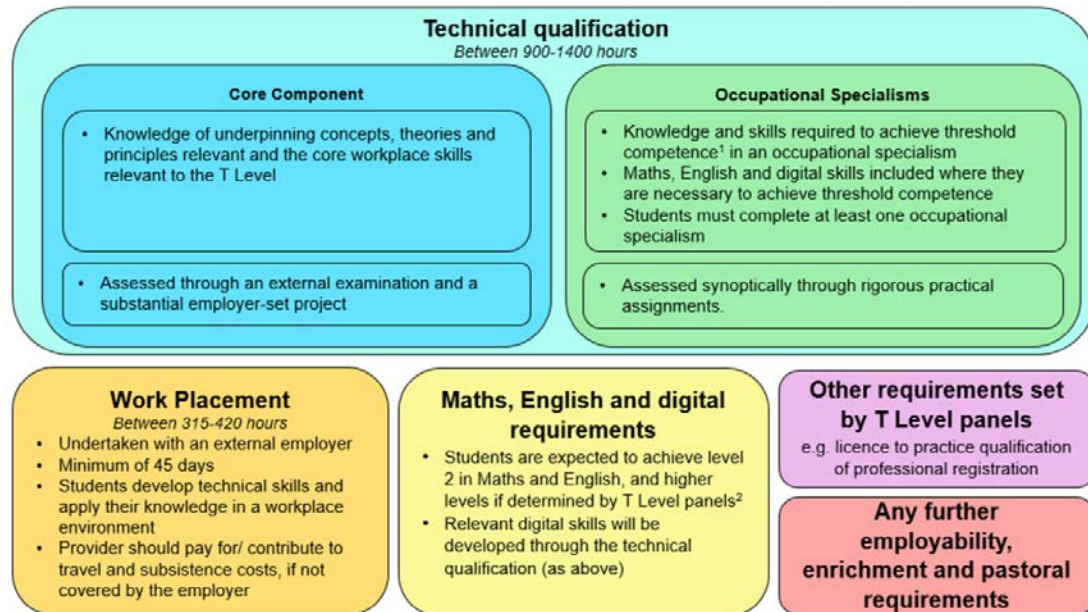

T Level programme

1800 hours over two years (with flexibility)

Students will need to achieve all components to achieve their T Level certificate

Subject content is set by T Level panels and approved/managed by the Institute for Apprenticeships

“If students achieve all the required components of a T Level they will get an overall pass grade listed on their T Level certificate. Other information, such as for the core component and occupational specialisms will also be listed separately on the certificate.”